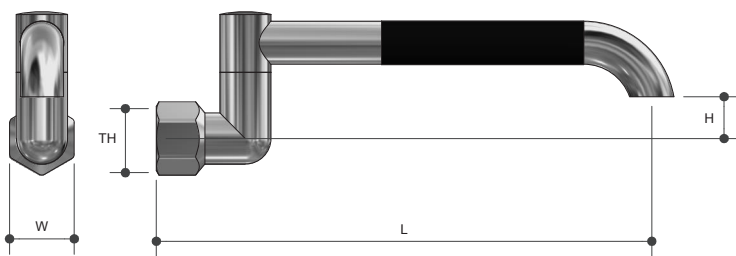

Unstyled Tapware

Laundry Arm

LA01 | LA02 | LA03

Product Specifications

MT MONOPOLY™
T A P W A R E

Specifications

Maximum working temperature 75°C

Maximum pressure rating 1000kPa

Features

Watermark approved

Chrome plated finish

Swivel spout

Tested and certified to AS/NZS 3718

Sizing Chart (MM)

	L	H	W	TH	SIZE
LA01	196	16	24	G 1/2"	150
LA02	263	16	24	G 1/2"	230
LA03	335	16	24	G 1/2"	300

For more information on Monopoly Tapware, contact:
Austworld 15 Activity Crescent, Molendinar, Queensland 4214 Australia

P. 1300 780 430 F. 1300 780 441 E. info@austworld.com.au

Austworld Pty Ltd. All rights reserved 2018. Austworld and Monopoly Tapware are registered trade mark belonging to Austworld Pty Ltd.

AW
AUSTWORLD