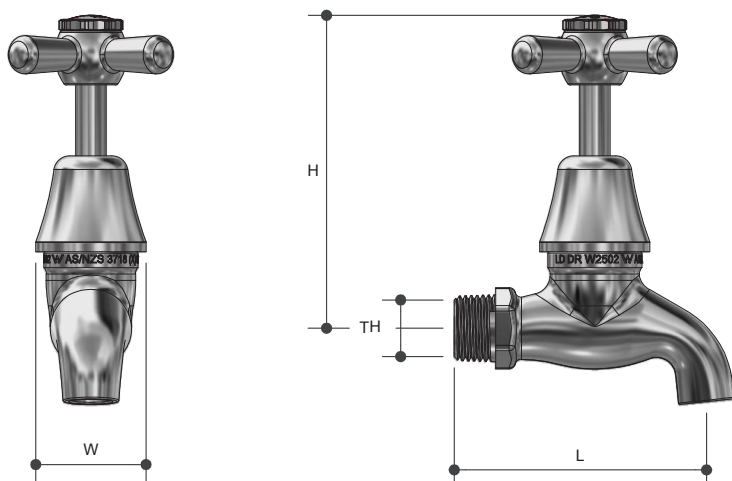

Whitehall EZY Clean Tapware

BIB TAP MI

9725

Product Specifications

MT MONOPOLY™

TAPWARE

Specifications

Maximum working temperature 75°C

Maximum pressure rating 1000kPa

Sizing Chart (MM)

	L	H	W	TH
9725	79	98	35	R 1/2"

Features

Watermark approved

Anti vandal

Chrome plated finish

Premium jumper valve