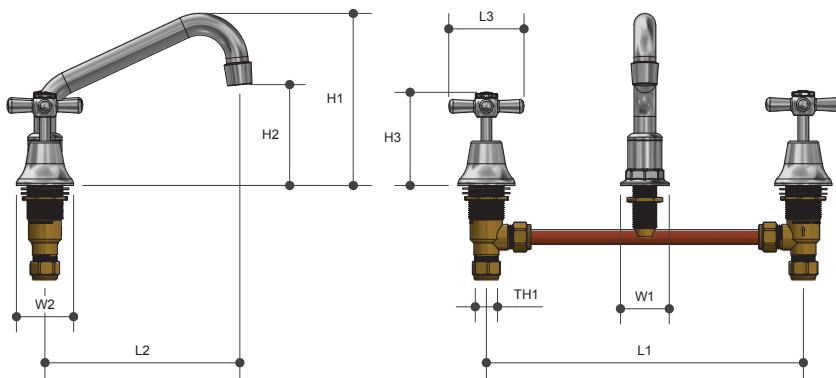

Whitehall EZY Clean Tapware HOB SINK SET

9671

Product Specifications

MT MONOPOLY™
T A P W A R E

Specifications

Maximum working temperature 75°C

Maximum pressure rating 1000kPa

Sizing Chart (MM)

	L1	L2	L3	H1	H2	H3	W1	W2	TH2
9671	278	171	66	151	89	82	43	50	DN15

Features

Watermark approved

Red and blue buttons included

Anti vandal

Chrome plated finish

Premium jumper valve

Swivel spout