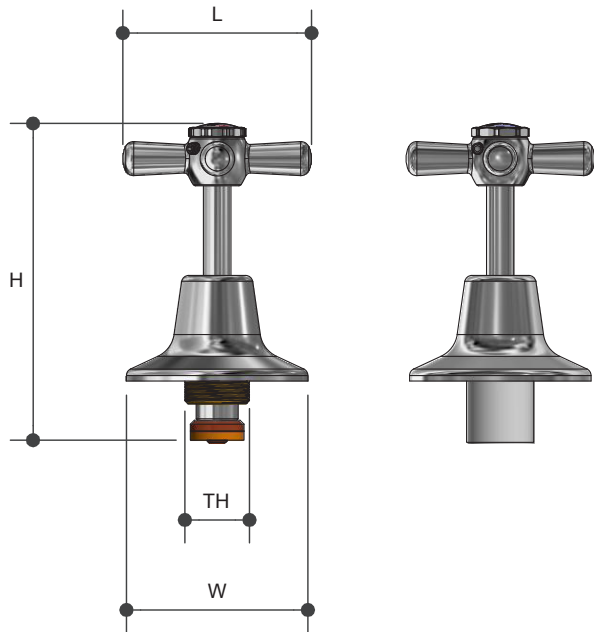

Whitehall EZY Clean Tapware WALL TOP ASSEMBLIES

9657

Product Specifications

MT MONOPOLY™
TAPWARE

Specifications

Maximum working temperature 75°C

Maximum pressure rating 1000kPa

Sizing Chart (MM)

	L	H	W	TH
9657	66	111	64	G 5/8"

Features

Watermark approved

Red and blue buttons included

Anti vandal

Chrome plated finish

Premium jumper valve

Tested and certified to AS/NZS 3718