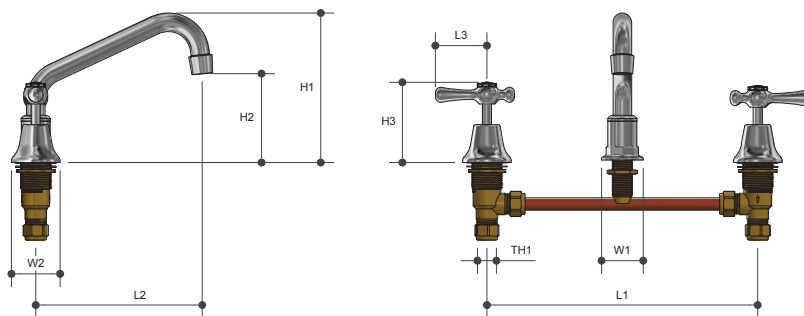

Whitehall EZY Clean Tapware LEVER HANDLE HOB SINK SET CERAMIC DISC

2008

Product Specifications

MT MONOPOLY™
TAPWARE

Specifications

Maximum working temperature 75°C

Maximum pressure rating 1000kPa

Sizing Chart (MM)

	L1	L2	L3	H1	H2	H3	W1	W2	TH
2008	278	171	53	151	91	82	43	50	DN15

Features

Watermark approved

Red and blue buttons included

Anti vandal

Chrome plated finish

Premium quarter turn ceramic disc

Swivel spout