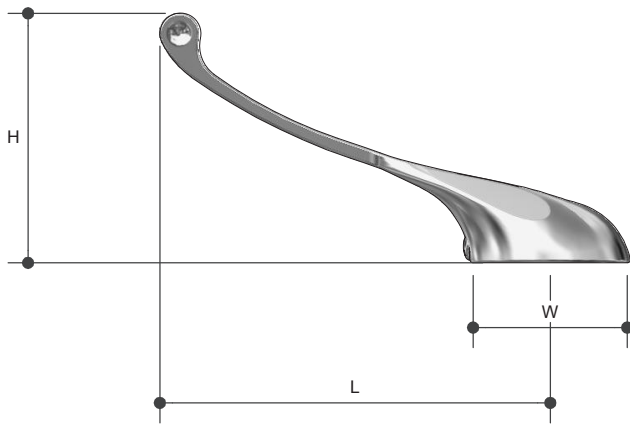

Long Reach Mixer Handle

MT MONOPOLY™
T A P W A R E

Product Specifications

Sizing Chart [MM]

	L	H	W
DH01	138	110	52
DH02	128	100	52

Features

Chrome plated finish

Suits 35mm cartridge