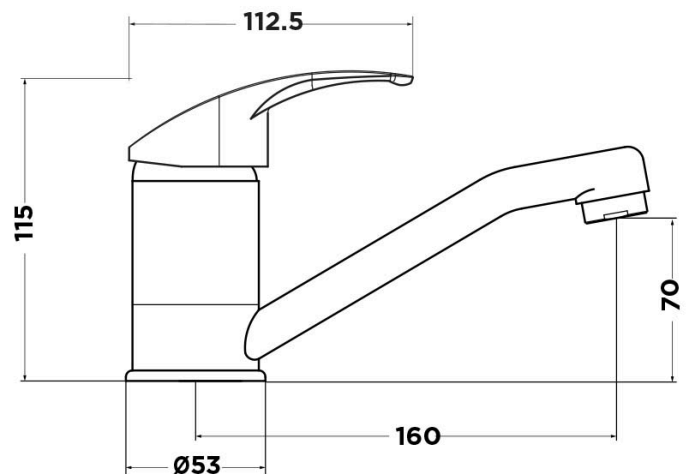

CAYENNE SWIVEL BASIN MIXER

A BRAND BY

BRASSHARDS

— GROUP —