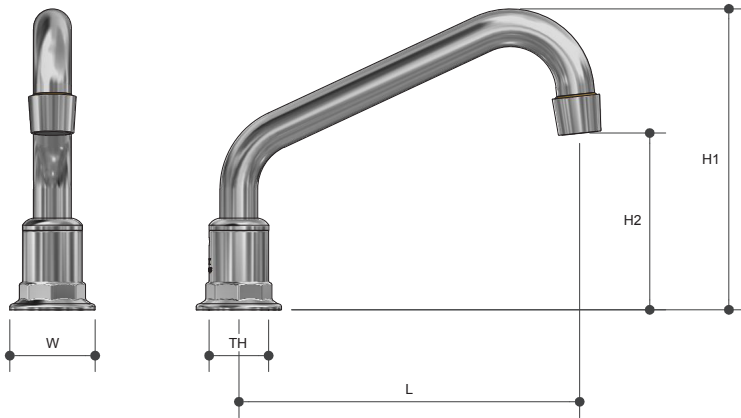

Unstyled Tapware

HOB SPOUT TUBE SWIVEL

SP07 Series

Product Specifications

MT MONOPOLY™
T A P W A R E

Specifications

Maximum working temperature 75°C

Maximum pressure rating 1000kPa

Features

Watermark approved

Chrome plated finish

Swivel spout

Tested and certified to AS/NZS 3718

Sizing Chart (MM)

	L	H1	H2	W	TH	SIZE
SP07	171	151	89	43	G 1/2"	175MM
SP07-1	226	176	114	43	G 1/2"	225MM
SP07-2	301	211	152	43	G 1/2"	300MM

For more information on Monopoly Tapware, contact:
Austworld 15 Activity Crescent, Molendinar, Queensland 4214 Australia

P. 1300 780 430 F. 1300 780 441 E. info@austworld.com.au

Austworld Pty Ltd. All rights reserved 2018. Austworld and Monopoly Tapware are registered trade mark belonging to Austworld Pty Ltd.

AW
AUSTWORLD