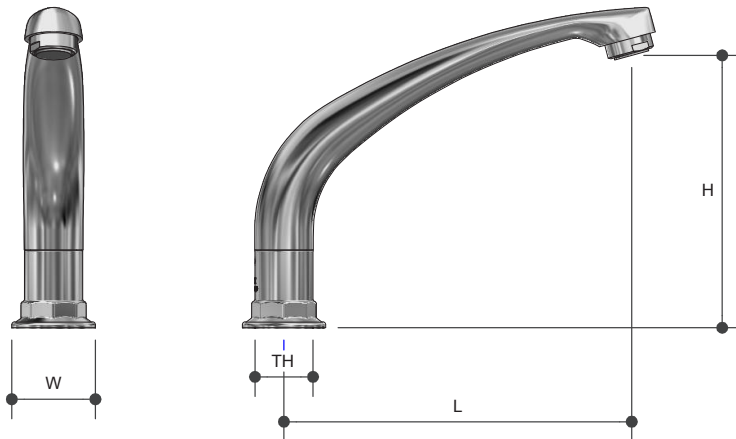

## HOB SPOUT CAST SWIVEL

SP17

### Product Specifications

**MT** MONOPOLY™  
TAPWARE

#### Features

Watermark approved

Chrome plated finish

Swivel spout

Tested and certified to AS/NZS 3718

#### Sizing Chart (MM)

	L	H	W	TH	SIZE
SP17	178	140	43	G 1/2"	180MM

For more information on Monopoly Tapware, contact:  
Austworld 15 Activity Crescent, Molendinar, Queensland 4214 Australia  
P. 1300 780 430 F. 1300 780 441 E. info@austworld.com.au