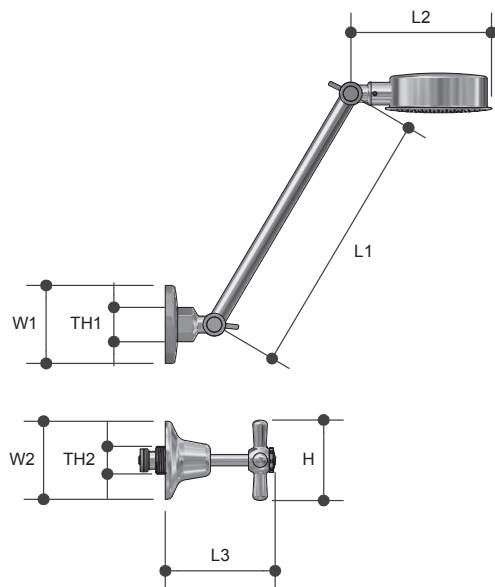

Whitehall EZY Clean Tapware

SHOWER SET CERAMIC DISC

7181

Product Specifications

Specifications

Maximum working temperature 75°C

Maximum pressure rating 1000kPa

Sizing Chart (MM)

| | L1 | L2 | L3 | H | W1 | W2 | TH1 | TH2 |
|------|-----|-----|----|----|----|----|--------|--------|
| 7181 | 220 | 115 | 87 | 66 | 64 | 64 | G 1/2" | G 5/8" |

MT MONOPOLY™

TAPWARE

Features

Watermark approved

Anti vandal

Chrome plated finish

Ceramic disc

Tested and certified to AS/NZS 3718

For more information on Monopoly Tapware, contact:
Austworld 15 Activity Crescent, Molendinar, Queensland 4214 Australia

P. 1300 780 430 F. 1300 780 441 E. info@austworld.com.au