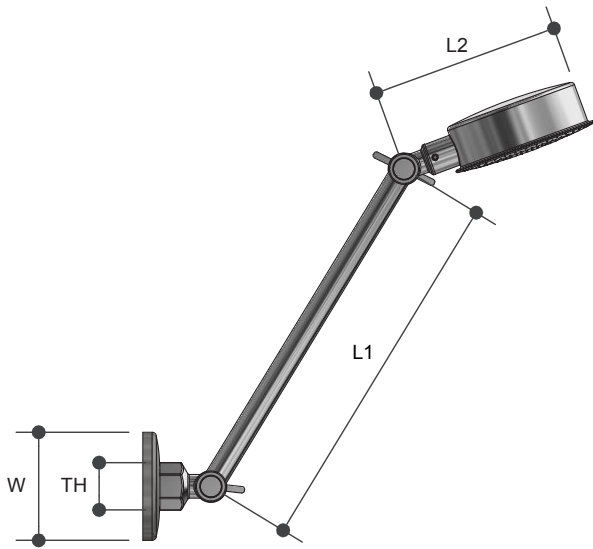

All Directional Shower

SH02

Product Specifications

MT MONOPOLY™
T A P W A R E

Specifications

Maximum working temperature 75°C

Max. pressure rating 1000kPa

Sizing Chart (MM)

	L1	L2	W	TH	SIZE
SH02	220	112	64	G 1/2"	220MM
SH02MB	220	112	64	G 1/2"	220MM

Features

Watermark approved

Available in chrome and matte black finish

Tested and certified to AS/NZS 3662

Australian patent no. 2016200830