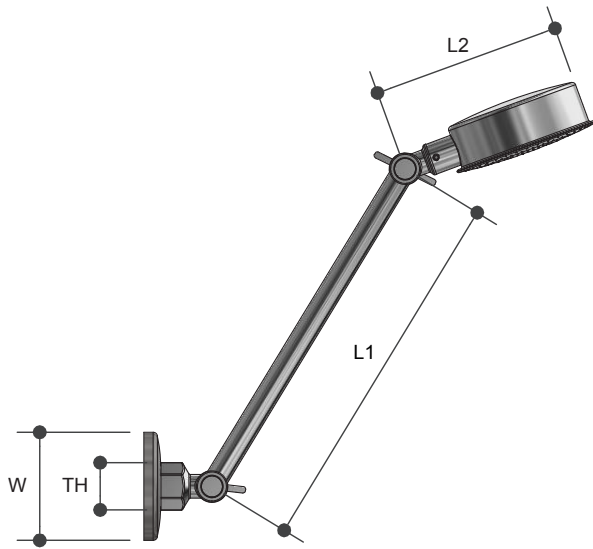

All Directional Shower with Swivel Nut

SH02SW

Product Specifications

Specifications

Maximum working temperature 75°C

Max. pressure rating 1000kPa

Sizing Chart (MM)

	L1	L2	W	TH	SIZE
SH02SW	220	112	64	G 1/2"	220MM

REVOLUTIONARY
SWIVEL NUT DESIGN

MT MONOPOLY™
TAPWARE