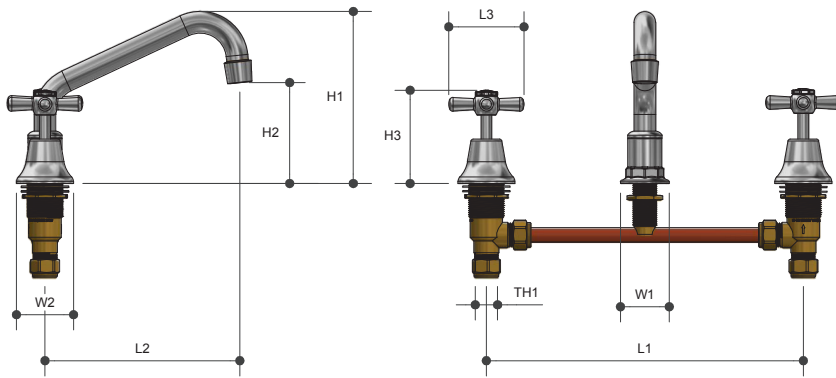

Whitehall EZY Clean Tapware HOB SINK SET CERAMIC DISC

7228

Product Specifications

MT MONOPOLY™
TAPWARE

Specifications

Maximum working temperature 75°C

Maximum pressure rating 1000kPa

Sizing Chart (MM)

	L1	L2	L3	H1	H2	H3	W1	W2	TH1
7228	278	171	66	151	89	82	43	50	DN15

Features

Watermark approved

Red and blue buttons included

Anti vandal

Chrome plated finish

Ceramic disc

Swivel spout