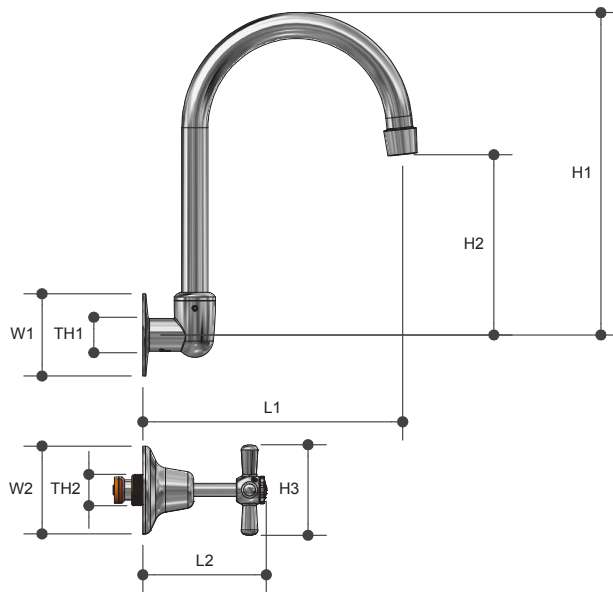

Whitehall EZY Clean Tapware WALL SINK SET CERAMIC DISC

7242

Product Specifications

Specifications

Maximum working temperature 75°C

Maximum pressure rating 1000kPa

Sizing Chart (MM)

	L1	L2	H1	H2	H3	W1	W2	TH1	TH2
7242	189	87	235	131	66	60	64	G 1/2"	G 5/8"

MT MONOPOLY™
T A P W A R E

Features

Watermark approved

Red and blue buttons included

Anti vandal

Chrome plated finish

Ceramic disc

Swivel spout