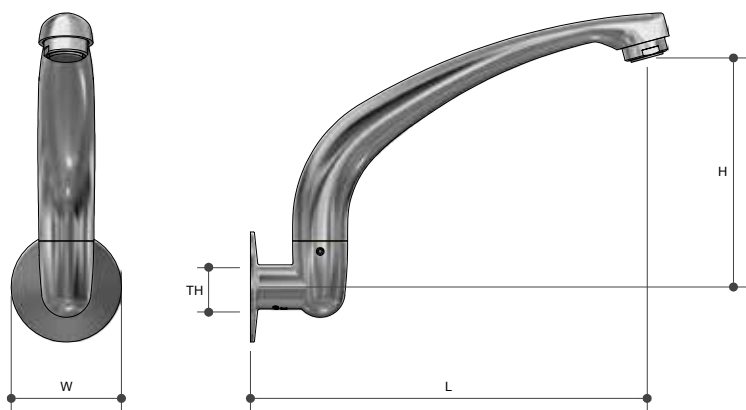

Unstyled Tapware

WALL SPOUT CAST SWIVEL

SP18

Product Specifications

MT MONOPOLY™
T A P W A R E

Specifications

Maximum working temperature 75°C

Maximum pressure rating 1000kPa

Features

Watermark approved

Chrome plated finish

Swivel spout

Tested and certified to AS/NZS 3718

Sizing Chart (MM)

	L	H	W	TH	SIZE
SP18	196	125	60	G 1/2"	180MM

For more information on Monopoly Tapware, contact:
Austworld 15 Activity Crescent, Molendinar, Queensland 4214 Australia