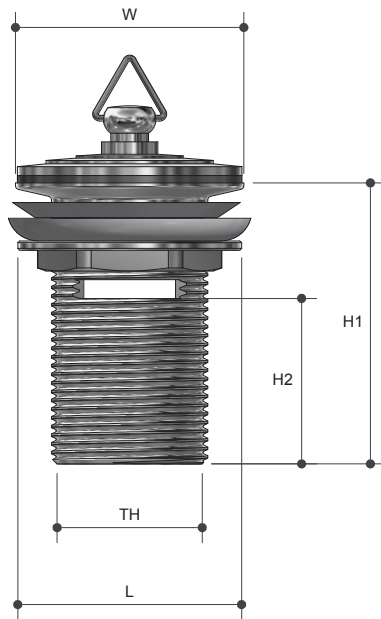

Plug and Wastes with Overflow Brass Plug

T323B | T363B

Product Specifications

Specifications

Available in 32mm and 40mm outlet

Sizing Chart (MM)

	L	H1	H2	W	TH	SIZE
T323B	60	75	45	60	G 1 1/4"	32MM X 75MM
T363B	70	75	45	65	G 1 1/2"	40MM X 75MM

MT MONOPOLY™ TAPWARE

Features

Watermark approved

Chrome plated

Tested and certified to WMTS 040

For more information on Monopoly Tapware, contact:
Austworld 15 Activity Crescent, Molendinar, Queensland 4214 Australia