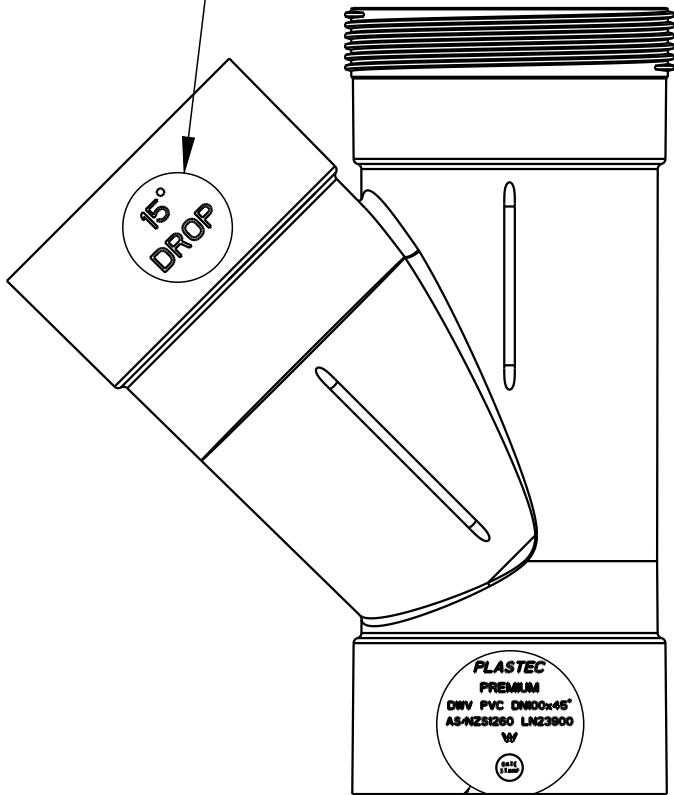

SEE DETAIL A