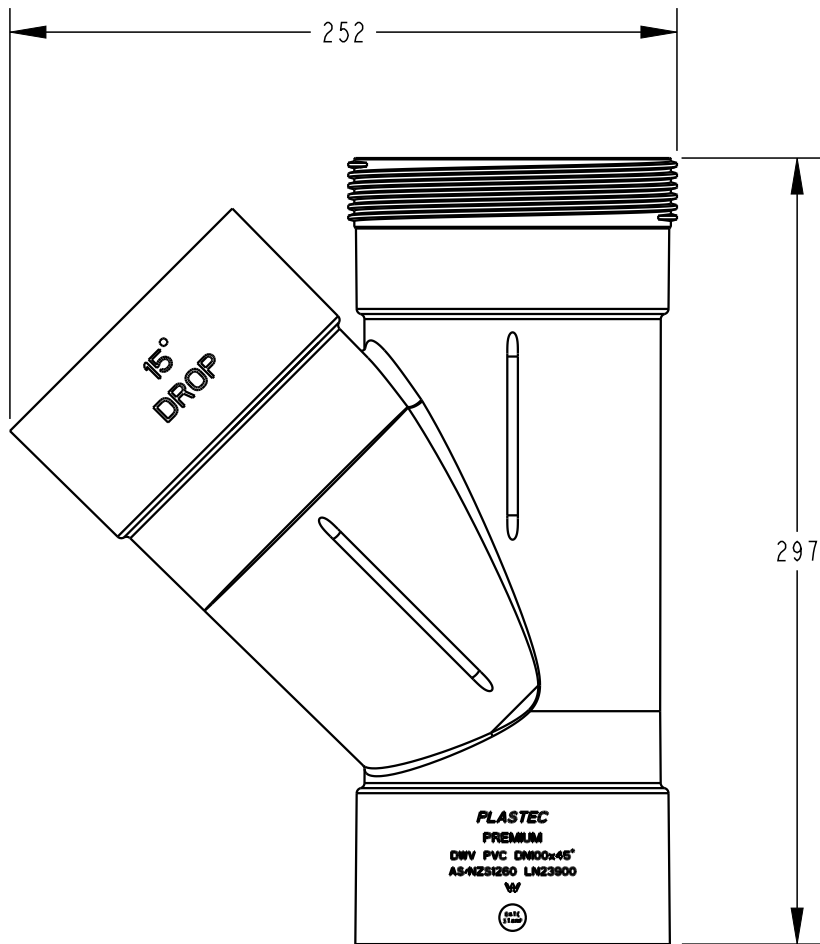

PLASTEC
INNOVATIVE PLUMBING SOLUTIONS

2-4 Enterprise Street
Caloundra QLD 4551 Australia

www.plastec.com.au

Tel: 61 7 5413 4444
Fax: 61 7 5491 8918

20967