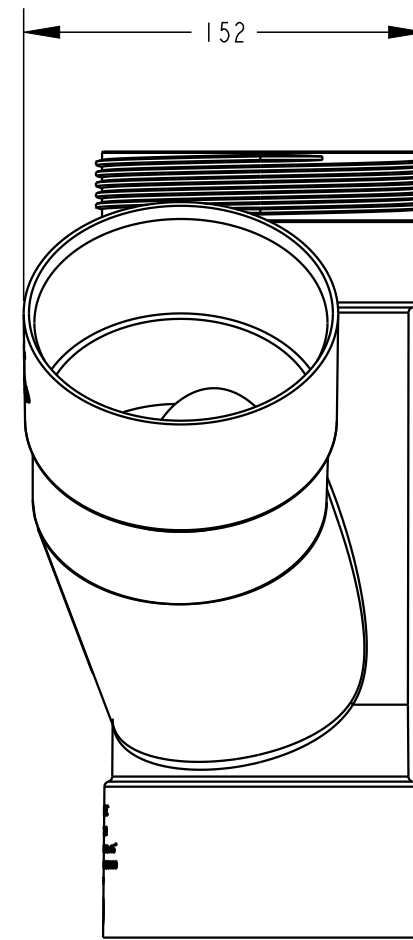

PLASTEC
INNOVATIVE PLUMBING SOLUTIONS

2-4 Enterprise Street
Caloundra QLD 4551 Australia

www.plastec.com.au

Tel: 61 7 5413 4444
Fax: 61 7 5491 8918

20966