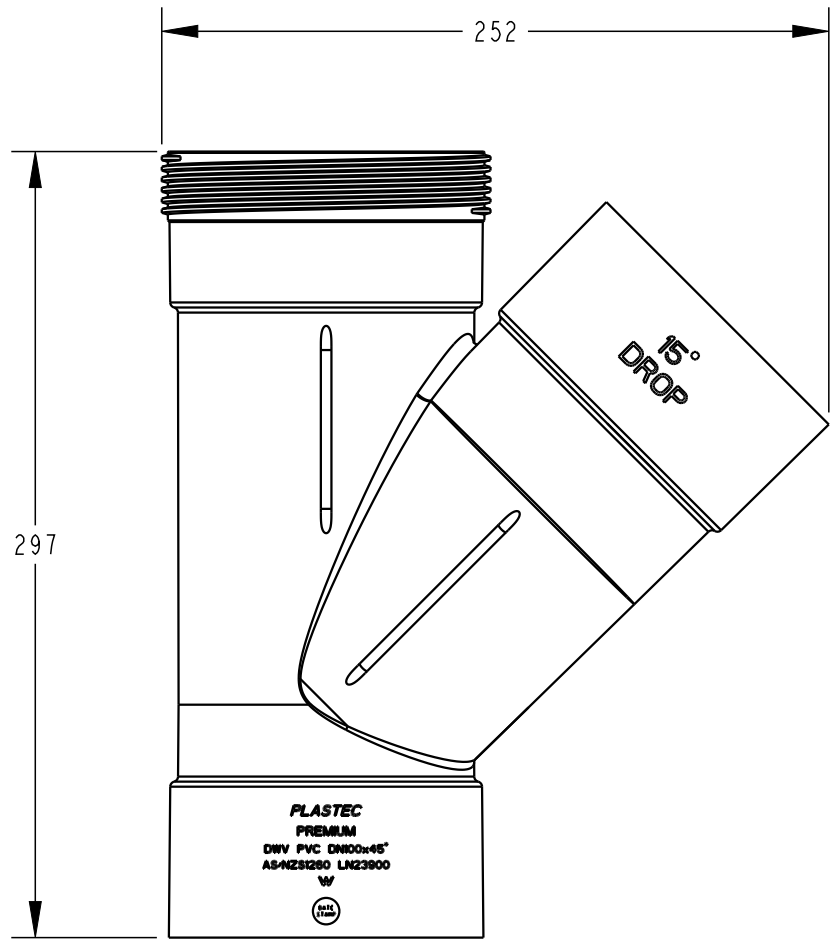

PLASTEC
INNOVATIVE PLUMBING SOLUTIONS

2-4 Enterprise Street
Caloundra QLD 4551 Australia

www.plastec.com.au

Tel: 61 7 5413 4444
Fax: 61 7 5491 8918

20966

PLASTEC
INNOVATIVE PLUMBING SOLUTIONS

2-4 Enterprise Street
Caloundra QLD 4551 Australia

www.plastec.com.au

Tel: 61 7 5413 4444
Fax: 61 7 5491 8918

20966

DETAIL A
SCALE 2.000

DETAIL B
SCALE 2.000

PLASTEC
INNOVATIVE PLUMBING SOLUTIONS

2-4 Enterprise Street
Caloundra QLD 4551 Australia

www.plastec.com.au