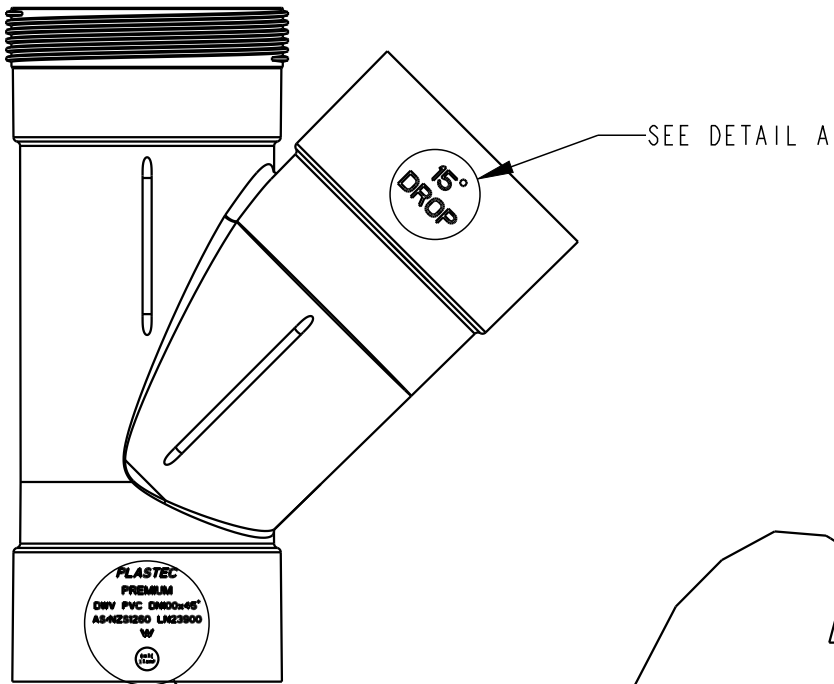

www.plastec.com.au

Tel: 61 7 5413 4444
Fax: 61 7 5491 8918

20966

DETAIL A
SCALE 2.000

DETAIL B
SCALE 2.000

PLASTEC
INNOVATIVE PLUMBING SOLUTIONS

2-4 Enterprise Street
Caloundra QLD 4551 Australia

www.plastec.com.au