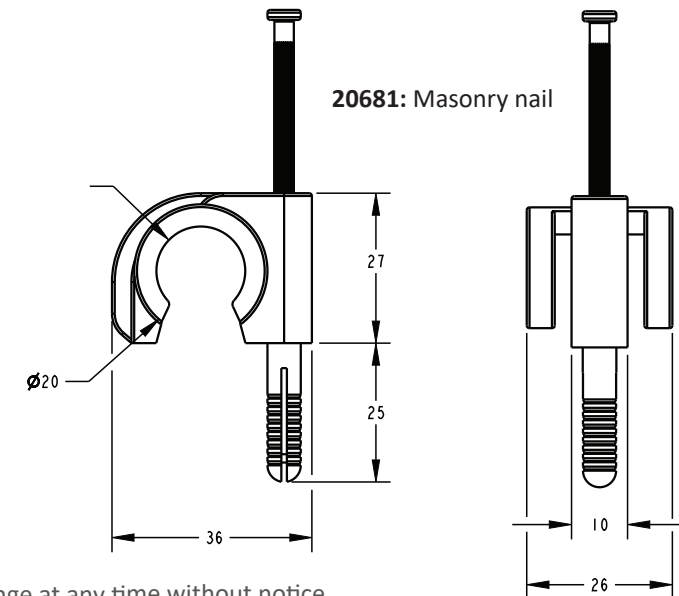

Product Specifications

PLASTEC

Double Banga PEX Clips

Dual 16/20mm Clips

- Can be used in both 16mm and 20mm applications.
- Suits most black pex pipe on the Australian market.
- Keeps pipe work off the substrate.
- UV stabilised.
- 20681 - 6mm drill bit required.
- Patented.

ID:
18295

ID:
18296

ID:
18297

ID:
20681

ID	∅ (MM)	NAIL	BAG QTY	BOX QTY
18295	16/20mm	Masonry	100	1000
18296	16/20mm	M-Tek	100	1000
18297	16/20mm	Twist Nail	100	1000
20681	16/20mm	Masonry	100	1000

Measurements (mm)