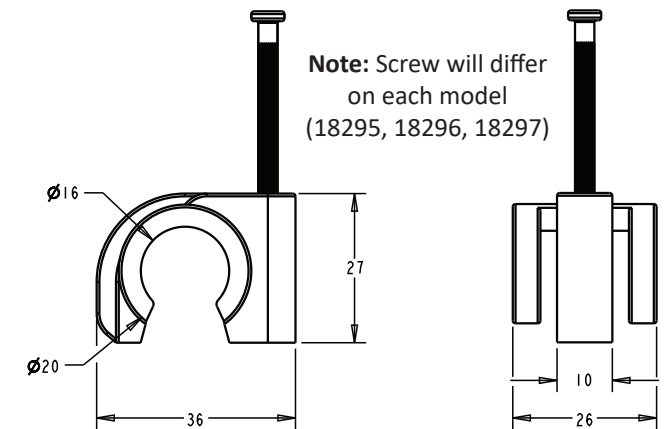

Product Specifications

PLASTEC

Double Banga PEX Clips

Dual 16/20mm Clips

- Can be used in both 16mm and 20mm applications.
- Suits most black pex pipe on the Australian market.
- Keeps pipe work off the substrate.
- UV stabilised.
- 20681 - 6mm drill bit required.
- Patented.

ID:
18295

ID:
18296

ID:
18297

ID:
20681

ID	∅ (MM)	NAIL	BAG QTY	BOX QTY
18295	16/20mm	Masonry	100	1000
18296	16/20mm	M-Tek	100	1000
18297	16/20mm	Twist Nail	100	1000
20681	16/20mm	Masonry	100	1000

Measurements (mm)